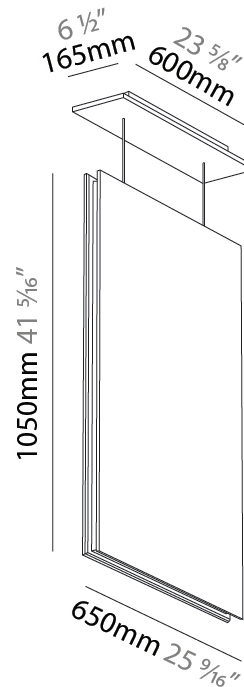

1. To build a product code in our configurator select the specify button on the base model # product page
2. To build a manual product code on this datasheet choose from the options listed below in blue font and add the suffix to the base model #

GENERAL

Series: Lullaby
Brand: Prolicht
Division: Architectural
Mounting Type: Suspension
Mounting Location: Ceiling
Subcategory: Acoustic

PHYSICAL

Shape: Rectangle
Length (mm): 650
Length (in): 25 ⁵/₁₆
Width (mm): 50
Width (in): 1 ¹⁵/₁₆
Height (mm): 1050
Height (in): 41 ⁵/₁₆
Light Distribution: Direct
Fixture Finish: ANC / ASH / BNA / BTC / BZE / CEL / EGG / EVG / FOG / FOS / FST / FUA / IRI / IRO / KHA / LIC / LIM / MER / MSN / MUS / ONX / PEA / PLU / POL / PPY / RAY / ROY / RST / STE / SWD / TAN / TAU
Fixture Material: Aluminum
Cable Details: 2,000mm / 6,000mm Transparent Cable

ELECTRICAL

Lamp Type: LED (Zhaga Standard)
Input Wattage (W): 13
Total Output Wattage (W): 11.8
Dimming: Non-Dimmable / 0-10V Dimming
Driver Included: Yes
Driver Location: Integrated
Driver Type: Constant Current - Universal
Driver Class: Class 2
Input Voltage (V): 120 - 277

LED

Color Temperature (°K): 2700 / 3000 / 3500 / 4000
Max. Delivered Lumen (lm): 1716 / 1741 / 1758 / 1791
Nominal Lumen (lm): 2050 / 2080 / 2100 / 2140
CRI: >90 CRI
Lamp Life (hrs): 80000

OPTICAL

Beam Angle: 80

RATINGS AND CERTIFICATIONS

Certified By: Certified for North American Standards
IP rating: IP20