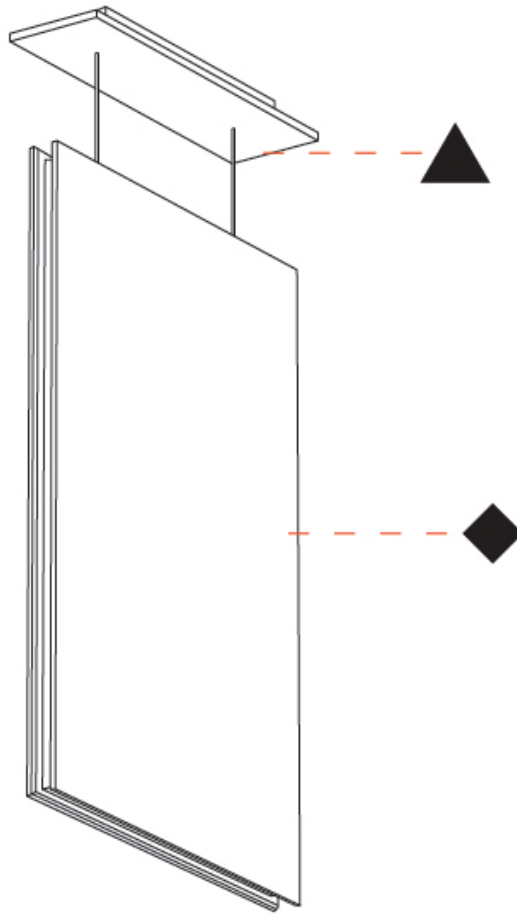

A300696-

PROJECT

TYPE

SPECIFIER

QUANTITY

DATE

A